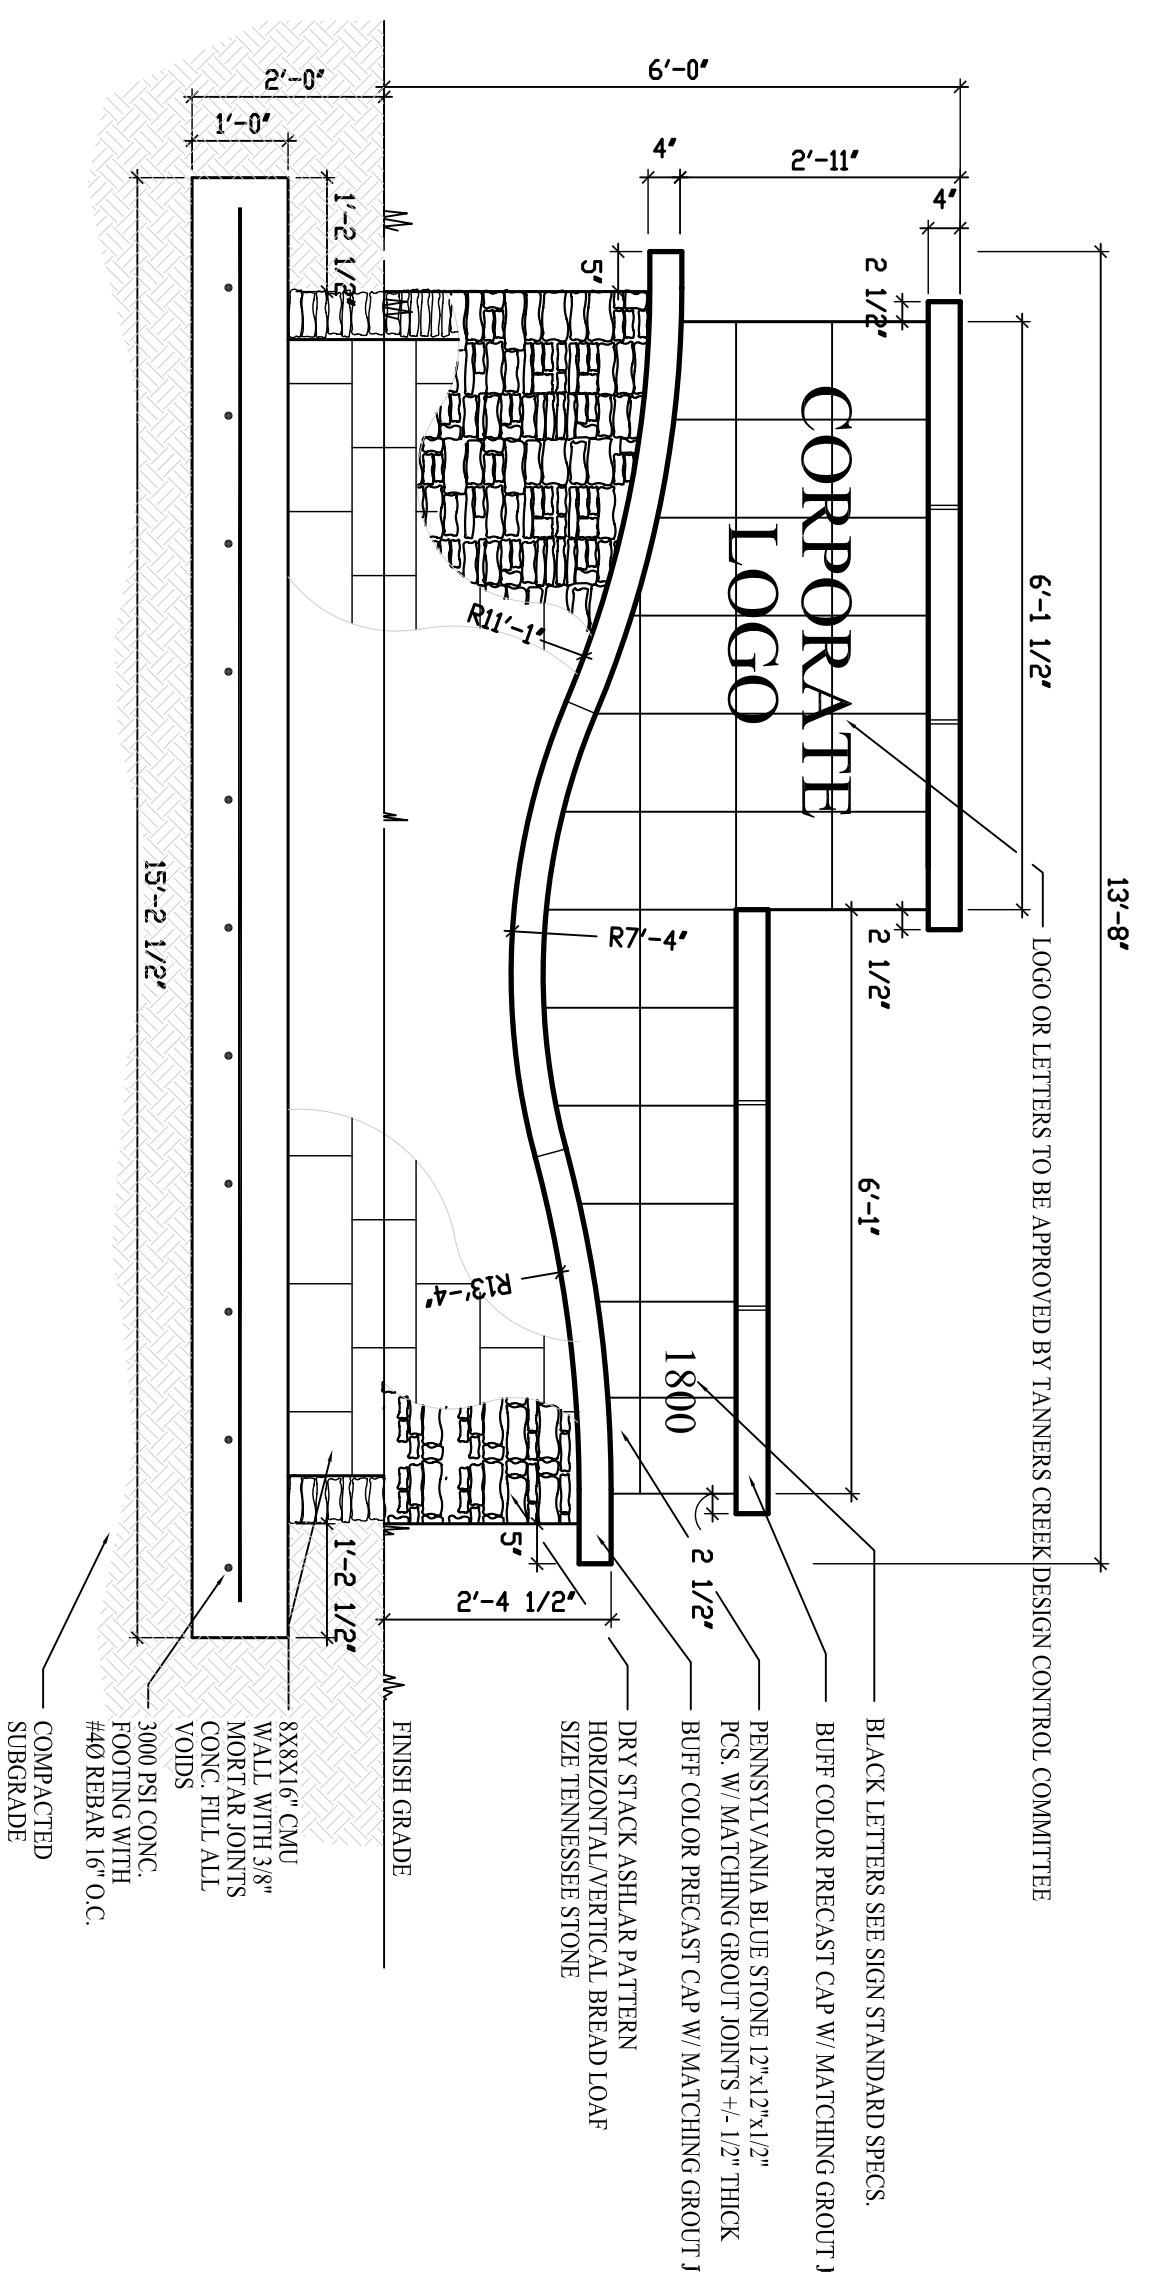

**Tanners Creek**  
 an office environment  
**FLOWERY BRANCH, GEORGIA**

DATE	REVISION
2/28/08	2008
1/7/08	1/7/08
1/7/08	1/7/08
1/7/08	1/7/08
1/7/08	1/7/08

**SIGN ELEVATION**

SCALE: 1/2" = 1'-0"

REVISIONS

**CORPORATE SIGN DETAIL**

**FLOWERY BRANCH, GEORGIA**

DATE	BY
2008	2008
1/7/08	1/7/08
1/7/08	1/7/08
1/7/08	1/7/08

**SIGN SECTION**

SCALE: 1/2" = 1'-0"

**FOOTING DETAIL**

SCALE: 1/2" = 1'-0"