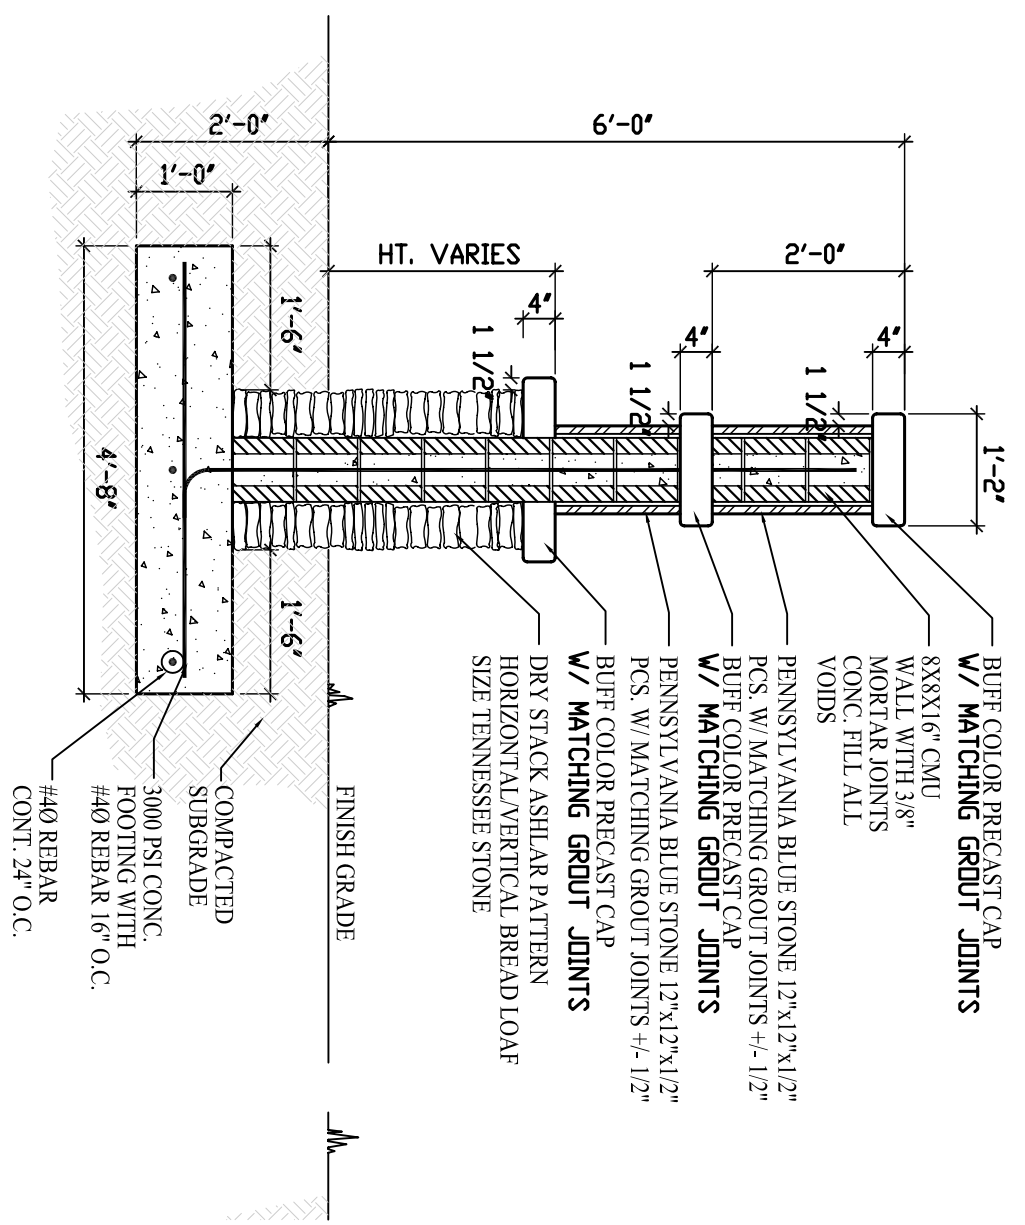

**Tanners Creek**  
 an office environment  
**FLOWERY BRANCH, GEORGIA**

DATE	REVISION
2/28/08	2008
1/7/08	1/7/08
1/7/08	1/7/08
1/7/08	1/7/08
1/7/08	1/7/08

**SIGN ELEVATION**

SCALE: 1/2" = 1'-0"

REVISIONS

**CORPORATE SIGN DETAIL**

**FLOWERY BRANCH, GEORGIA**

DATE	BY
2008	2008
1/7/08	1/7/08
1/7/08	1/7/08
1/7/08	1/7/08

**SIGN SECTION**

SCALE: 1/2" = 1'-0"

**FOOTING DETAIL**

SCALE: 1/2" = 1'-0"